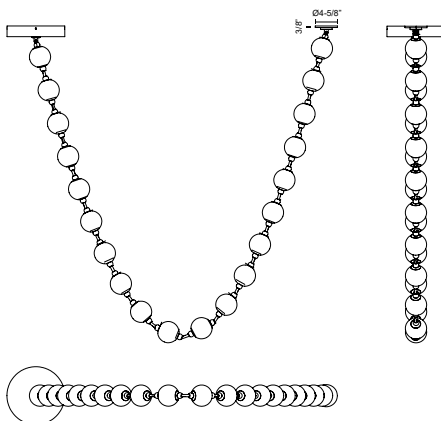

## MARNI PD321720

FIXTURE DIMENSIONS	L143-1/4" x W4-3/8" x H4-3/8"
WATTAGE	94W
TOTAL LUMENS	5830lm
DELIVERED LUMENS	NB-4675lm*; PN-4580lm*;
VOLTAGE	120-277V
COLOR TEMPERATURE	3000K
CRI (RA)	90CRI
DIMMABLE	Yes, TRIAC/ELV Dimmer (Not Included)
DIFFUSER DETAILS	Clear Carved Acrylic
MATERIAL	Aluminum + Steel
SLOPED CEILING ADAPTABLE	Yes, Up to 45 Degrees
ILLUMINATION DIRECTION	Omni-directional
LOCATION	Dry
CANOPY DIMENSIONS	D11-7/8" x H2-1/4"
PAINT FINISH	NB01; PN01;

[ D - Diameter, L - Length, W - Width, H - Height, E - Extension ]

### AVAILABLE FINISHES:

PD321720NB  
Natural Brass

PD321720PN  
Polished Nickel

\*For complete warranty terms, please visit: [www.aloralighting.com/warranty](http://www.aloralighting.com/warranty)

Vertical Option