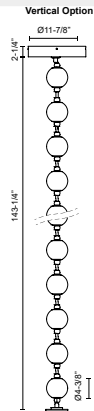

## MARNI PD321720

FIXTURE DIMENSIONS	L143-1/4" x W4-3/8" x H4-3/8"
WATTAGE	94W
TOTAL LUMENS	5830lm
DELIVERED LUMENS	NB-4675lm*; PN-4580lm*;
VOLTAGE	120-277V
COLOR TEMPERATURE	3000K
CRI (RA)	90CRI
DIMMABLE	Yes, TRIAC/ELV Dimmer (Not Included)
DIFFUSER DETAILS	Clear Carved Acrylic
MATERIAL	Aluminum + Steel
SLOPED CEILING ADAPTABLE	Yes, Up to 45 Degrees
ILLUMINATION DIRECTION	Omni-directional
LOCATION	Dry
CANOPY DIMENSIONS	D11-7/8" x H2-1/4"
PAINT FINISH	NB01; PN01;

[ D - Diameter, L - Length, W - Width, H - Height, E - Extension ]

### AVAILABLE FINISHES:

PD321720NB  
Natural Brass

PD321720PN  
Polished Nickel

\*For complete warranty terms, please visit: [www.aloralighting.com/warranty](http://www.aloralighting.com/warranty)

Vertical Option